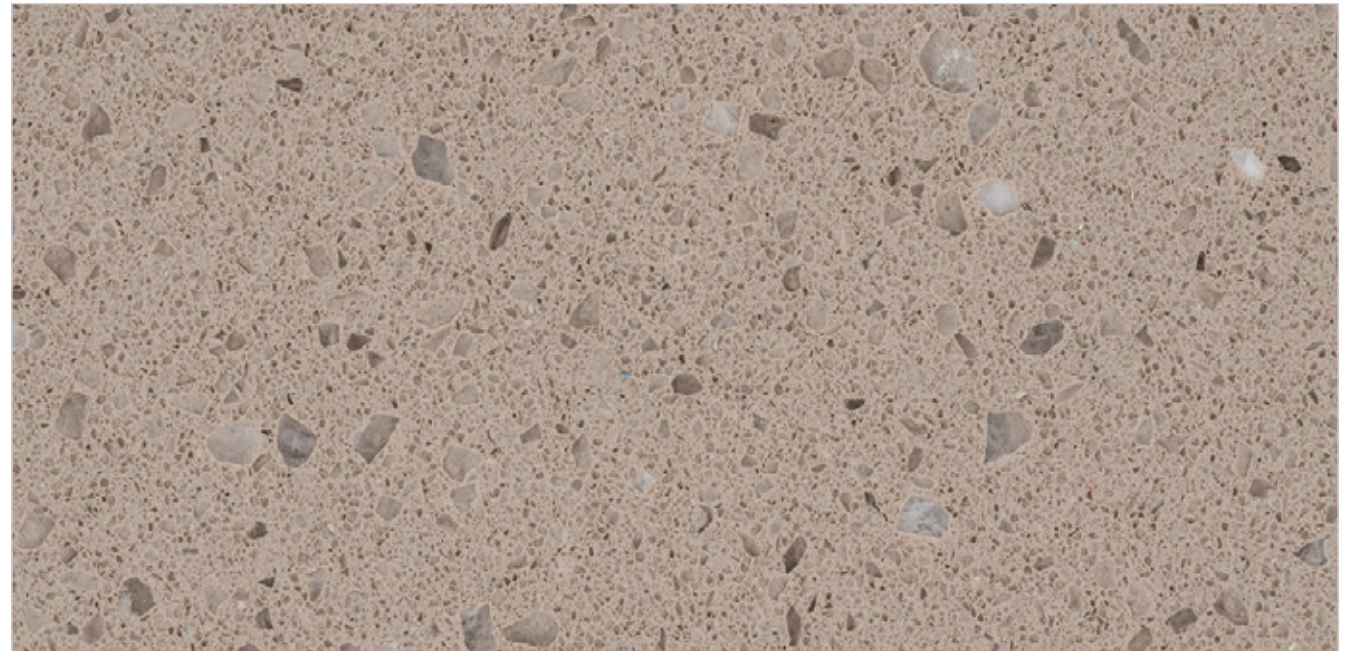

Bookmatch: No

NOTTING HILL

Product information:

Slab Dimensions: 3200mm x 1600mm / 126" x 63"

Thickness: 12mm / 20mm / 30mm

Series: Mirror Series

Finish: Polished/Honed

Bookmatch: No