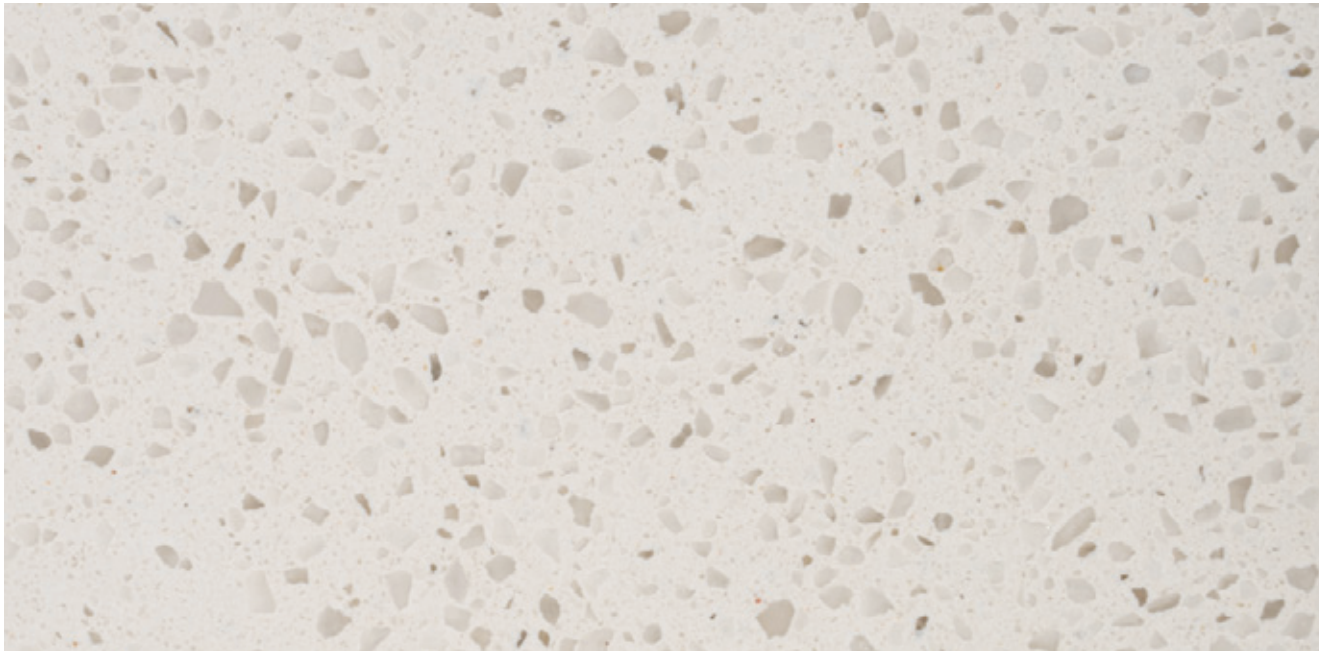

RKR 223

SPARKLE WHITE

Product information:

Slab Dimensions: 3200mm x 1600mm / 126" x 63"

Thickness: 12mm / 20mm / 30mm

Series: Spegulo Series

Finish: Polished/Honed

Bookmatch: No