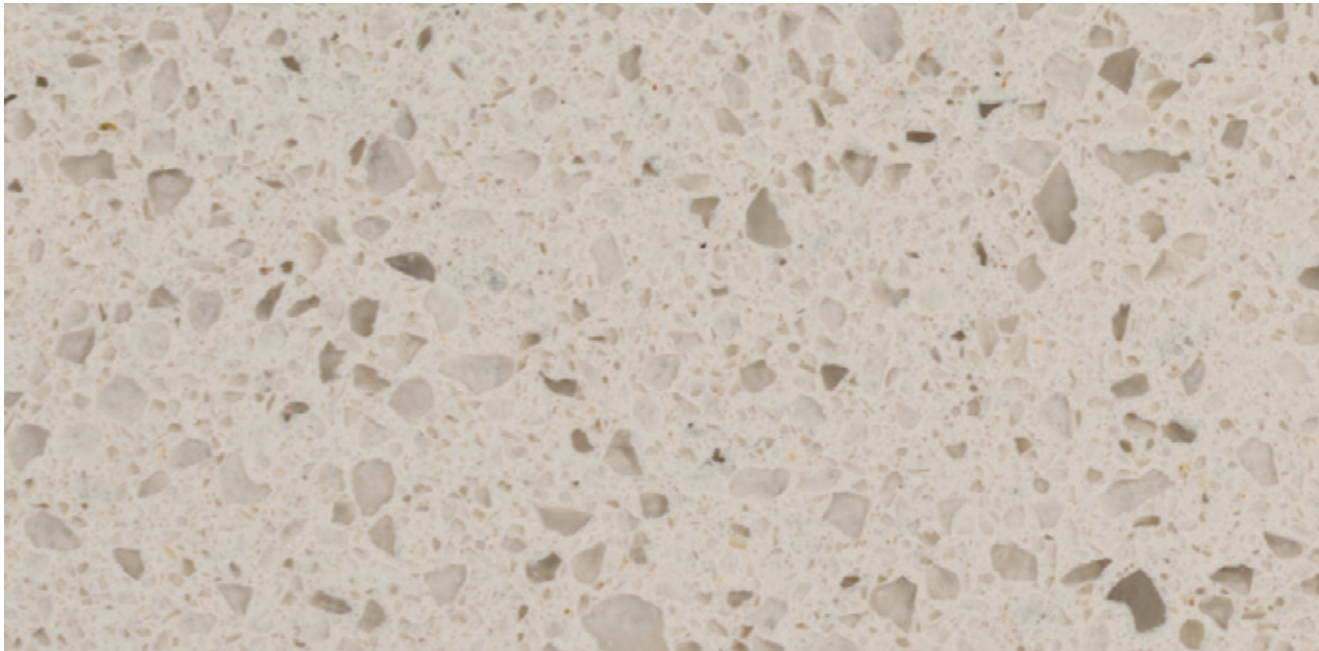

MOONSTONE

Product information:

Slab Dimensions: 3200mm x 1600mm / 126" x 63"

Thickness: 12mm / 20mm / 30mm

Series: Mirror Series

Finish: Polished/Honed

Bookmatch: No

Burano