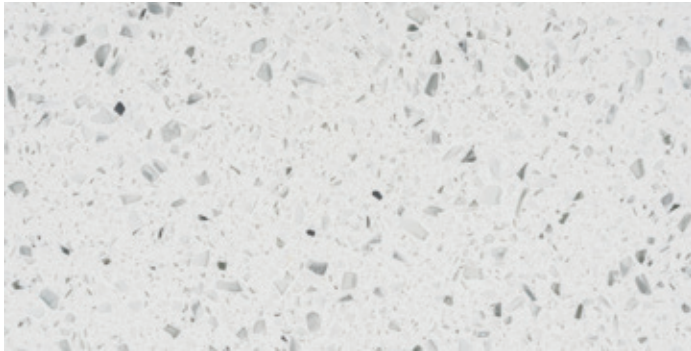

RKR 123

BIANCO GALAXIA

Product information:

Slab Dimensions: 3200mm x 1600mm / 126" x 63"

Thickness: 12mm / 20mm / 30mm

Series: Mirror Series

Finish: Polished/Honed

Bookmatch: No