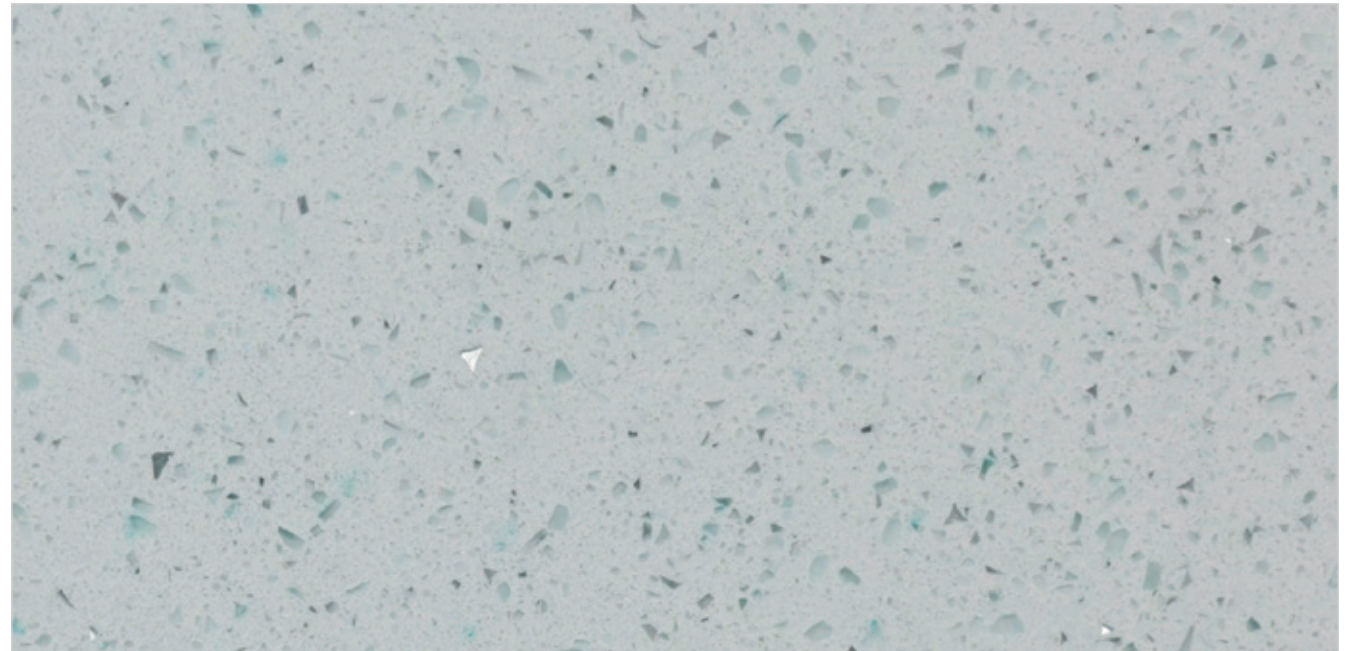

MYKONOS BLU

Product information:

Slab Dimensions: 3200mm x 1600mm / 126" x 63"

Thickness: 12mm / 20mm / 30mm

Series: Mirror Series

Finish: Polished/Honed

Bookmatch: No