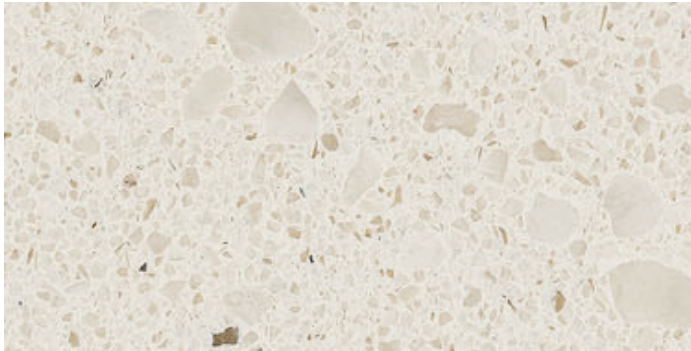

MOONSTONE

Product information:

Slab Dimensions: 3200mm x 1600mm / 126" x 63"

Thickness: 12mm / 20mm / 30mm

Series: Mirror Series

Finish: Polished/Honed

Bookmatch: No

Burano