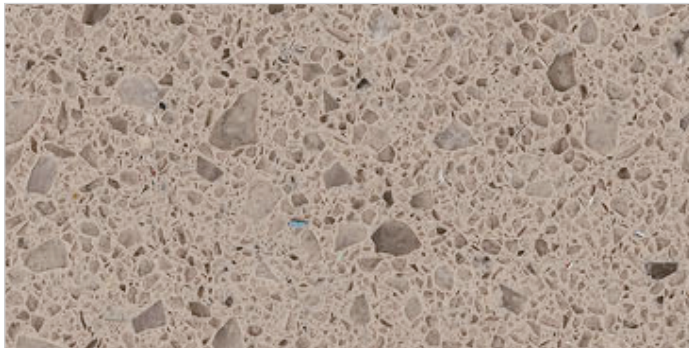

Bookmatch: No

NOTTING HILL

Product information:

Slab Dimensions: 3200mm x 1600mm / 126" x 63"

Thickness: 12mm / 20mm / 30mm

Series: Mirror Series

Finish: Polished/Honed

Bookmatch: No