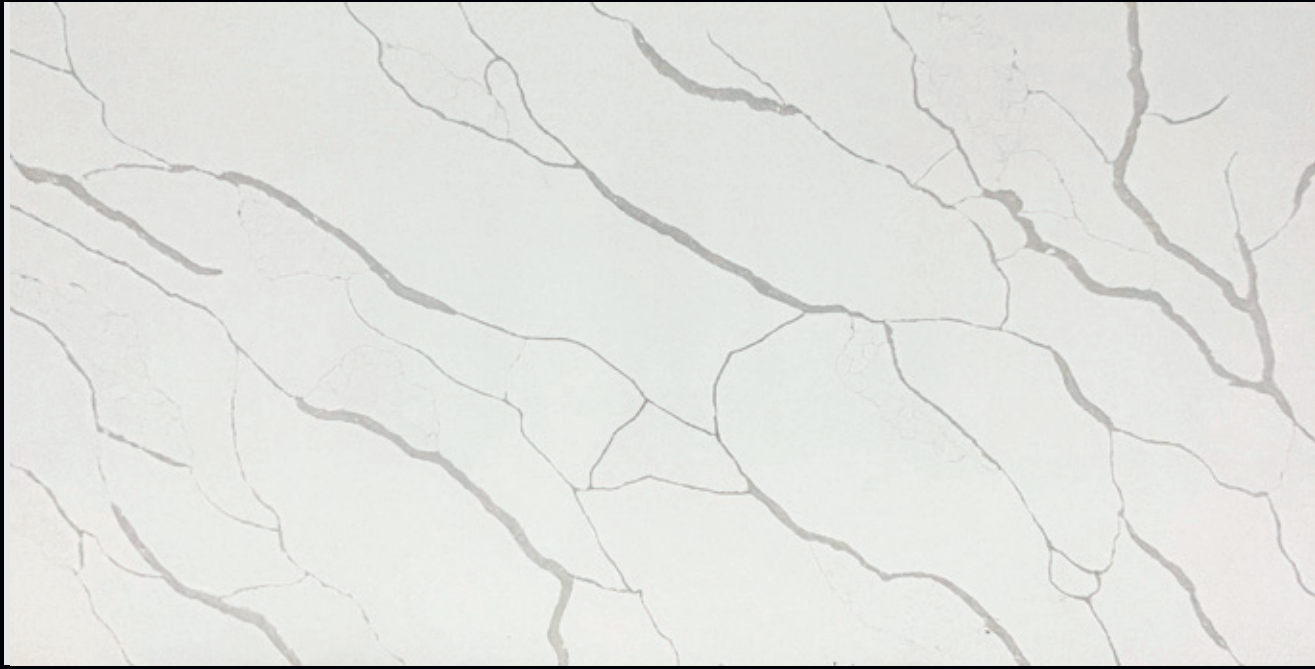

RIKR 600

MOSEL GREY

Product information:

Slab Dimensions: 3200mm x 1600mm / 126" x 63"

Thickness: 12mm / 20mm / 30mm

Series: Favoloso Series

Finish: Polished/Honed

Bookmatch: No