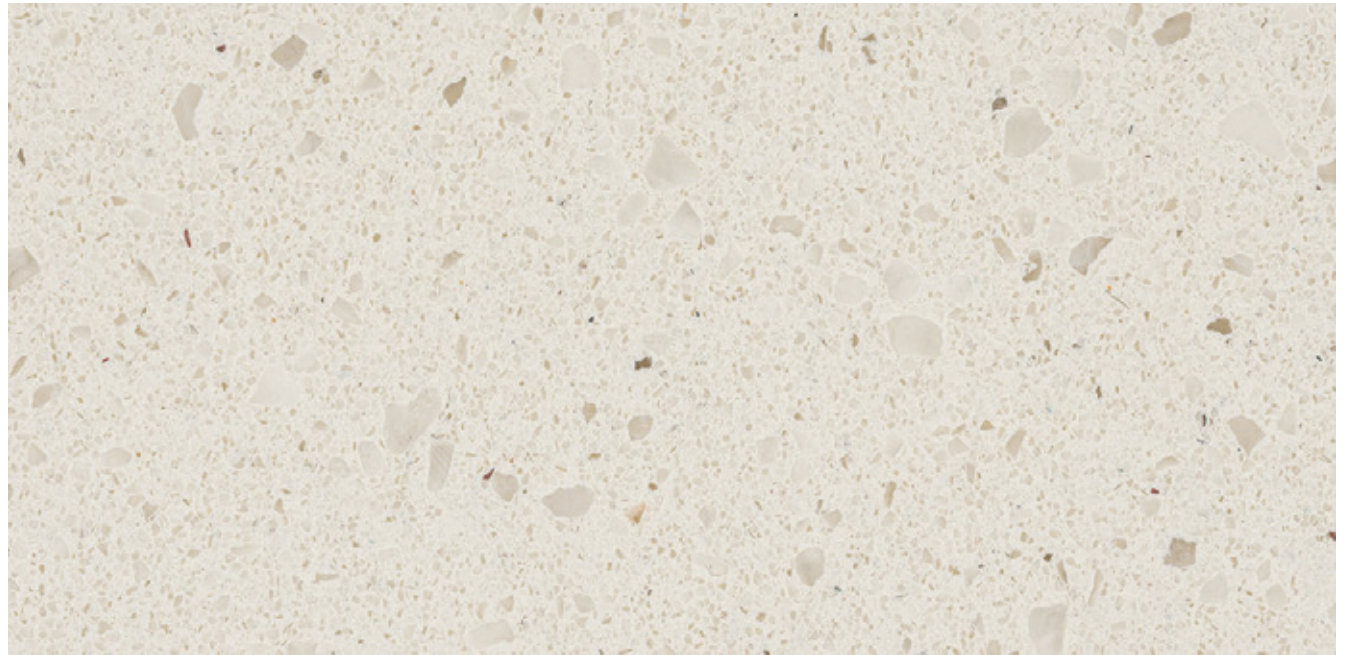

MOONSTONE

Product information:

Slab Dimensions: 3200mm x 1600mm / 126" x 63"

Thickness: 12mm / 20mm / 30mm

Series: Mirror Series

Finish: Polished/Honed

Bookmatch: No

Burano