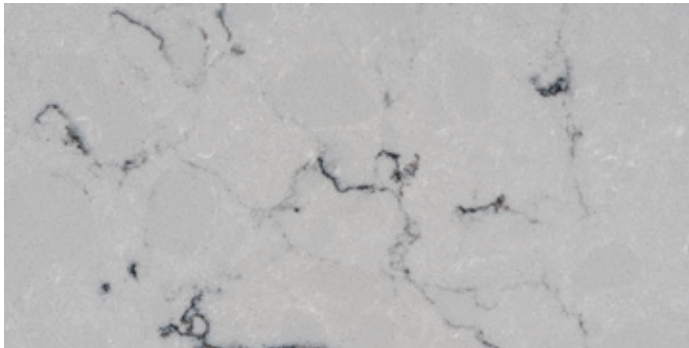

LUNA CARRARA

Product Information:

Slab Dimensions: 3200mm x 1600mm / 126" x 63"

Thickness: 12mm / 20mm / 30mm

Series: Carrara Series

Finish: Polished/Honed

Bookmatch: No