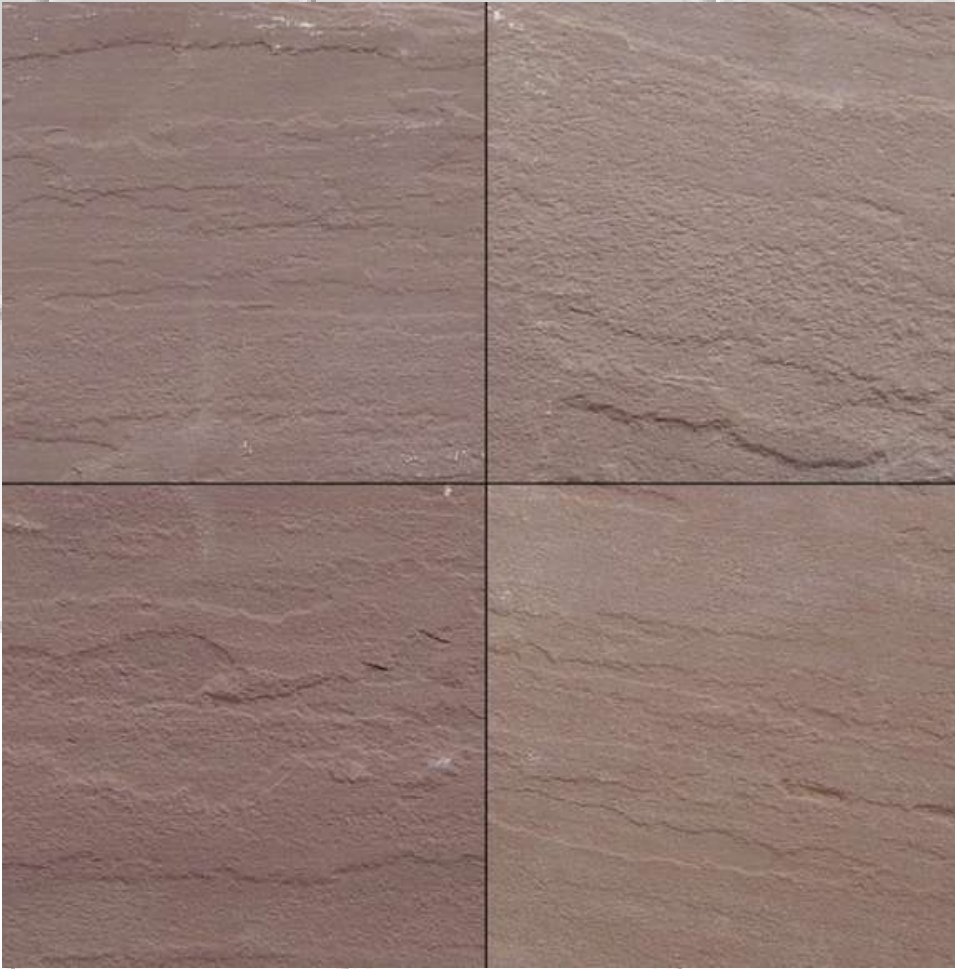

KARNAVATI STONE EXPORT

www.Karnavatistone.com

sales@karnavatistone.com