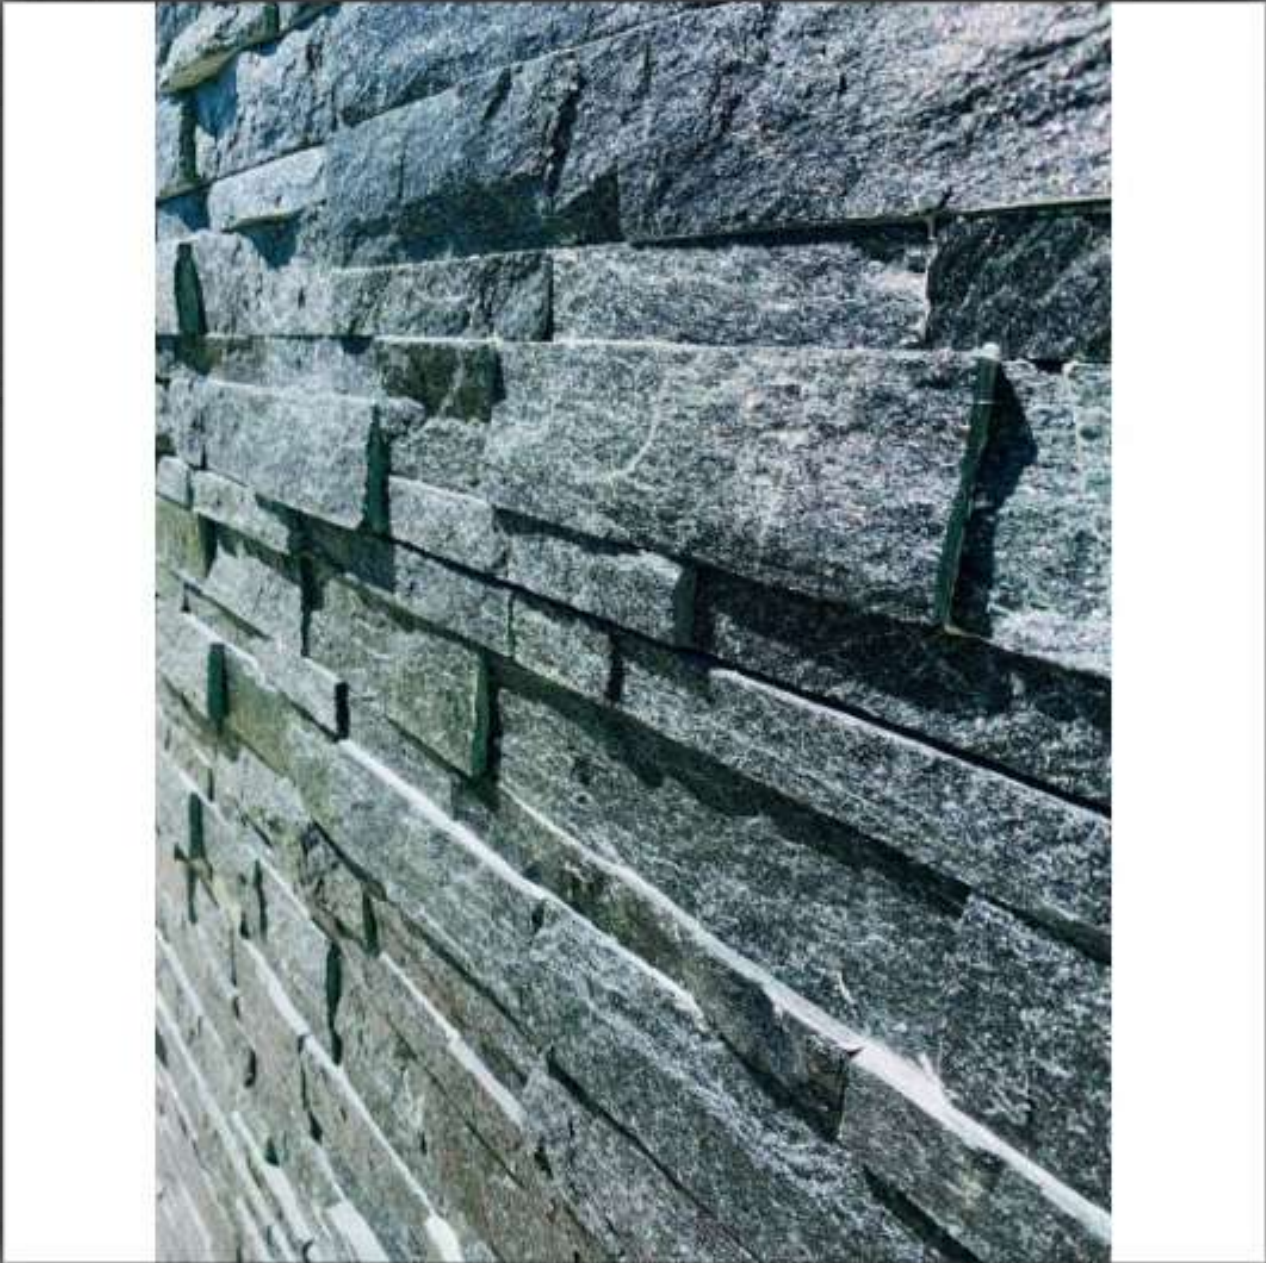

KARNAVATI STONE EXPORT

www.Karnavatistone.com   sales@karnavatistone.com