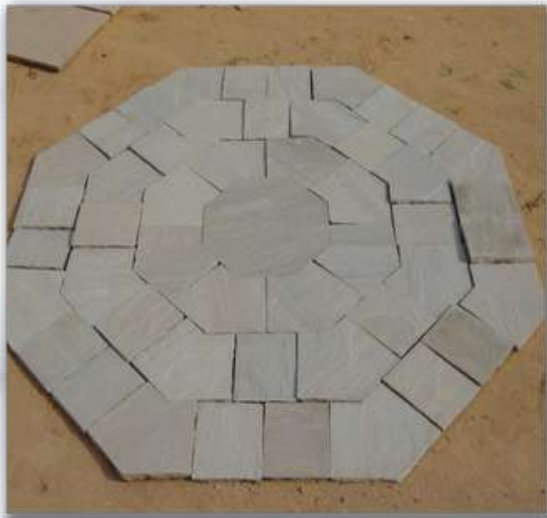

KARNAVATI STONE EXPORT

www.Karnavatistone.com sales@karnavatistone.com

KANDLA GREY

KARNAVATI STONE EXPORT

www.Karnavatistone.com sales@karnavatistone.com

ORIGIN	NORT INDIA
SLAB	120-190 CM X 90-60 CM
COLOR	Grey, Yellow, Pink Etc...
TILES	30 X 30, 60 X 30, 60 X 60 AND 60 X 90 CM
GANG SAW	260 X 160 CM
PALISADE	30-250 X 15-25 X 10-12 CM
WALL CLADDING	100 X 25-45 X 5 CM
STRP BLOCKS	75-200 X 35 X 15 CM
THICKNESS	2-6 CM
FINISH	HONED, BRUSHED, BUSH HAMMERED, NATURAL, SANDBLASTED, TUMBLED
EDGE	MACHINE CUT, HAND CUT